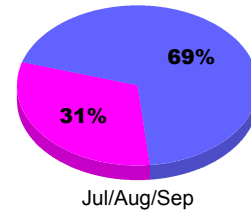

Month	Net Memb Goal	Actual New Memb	Actual Dropped Memb	Gain/Loss of Memb	Gain/Loss of Memb
Jul/Aug/Sep	8	17	-27	-10	-25
Totals	8	17	-27	-10	-25

Membership Results 2012-2013

Goal, New, Dropped, Gain/Loss

Legend: Goal (Cyan), Actual (Green), Dropped (Yellow), Gain Loss (Magenta)

Comparison of Membership Gain/Loss

Current Year Compared to the Previous Year

Legend: Current Year (Cyan), Previous Year (Green)

Gender Comparison 2012-2013

Legend: Male (Blue), Female (Magenta)